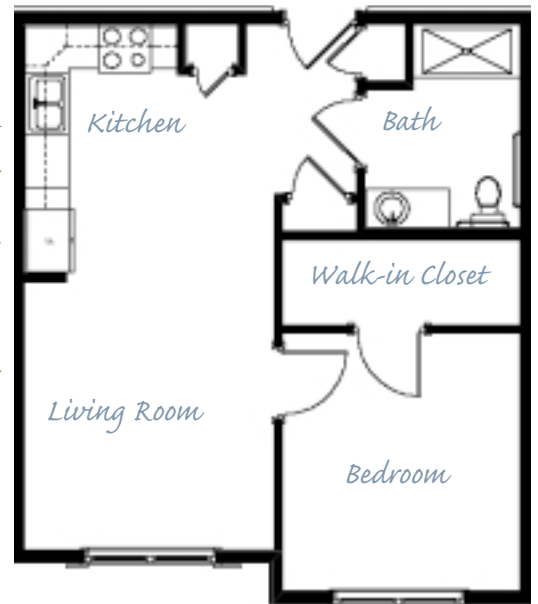

Enjoy the ample activity and community center for private functions like family reunions! There are elevators and convenient on-site laundry facilities.

This non-smoking facility features 57 one-bedroom apartments in two buildings. Each apartment also features a huge walk-in closet!