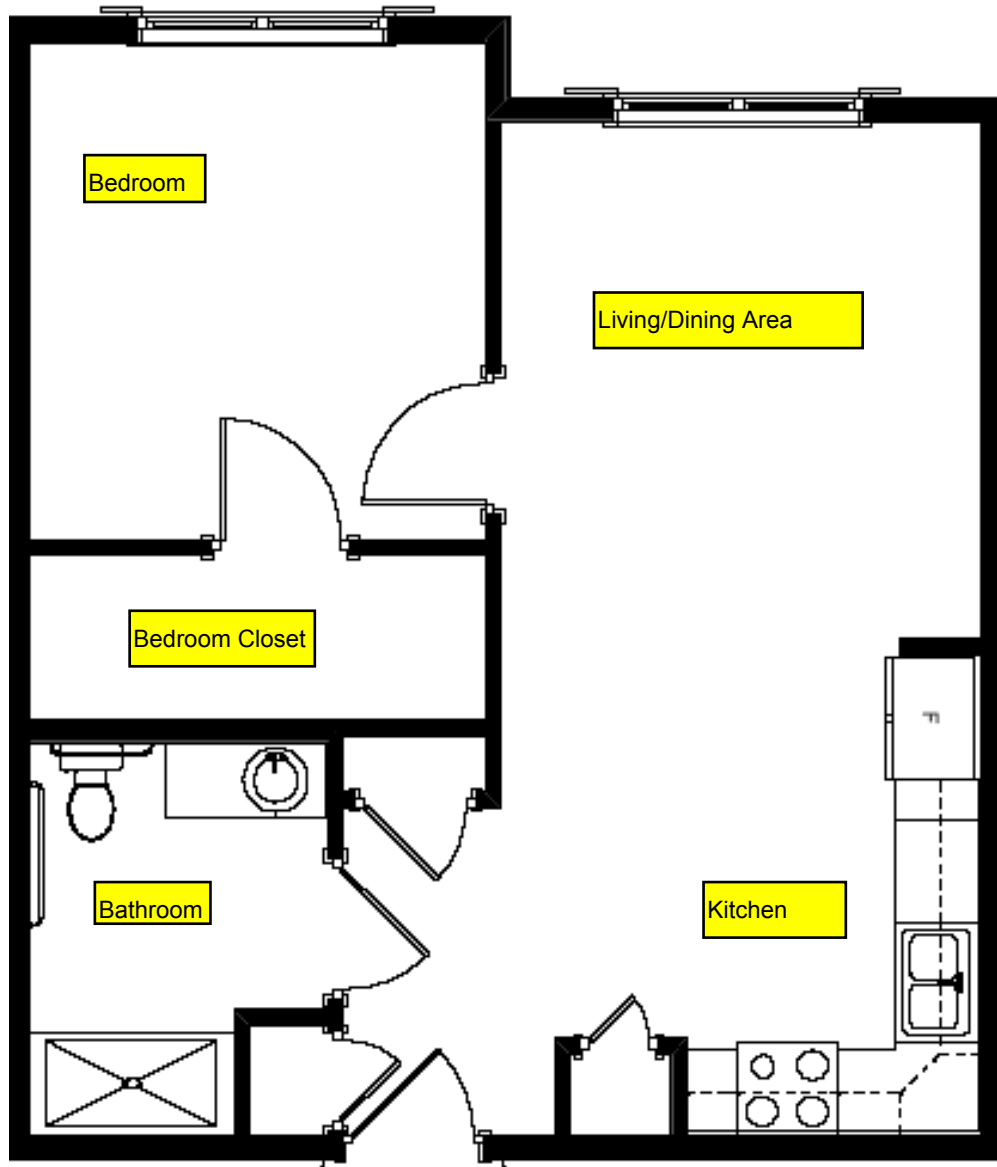

Wadleigh Falls Senior Housing

ALL UNITS ARE SIMILAR IN  
DESIGN AND SIZE  
650 SQUARE FEET PER UNIT