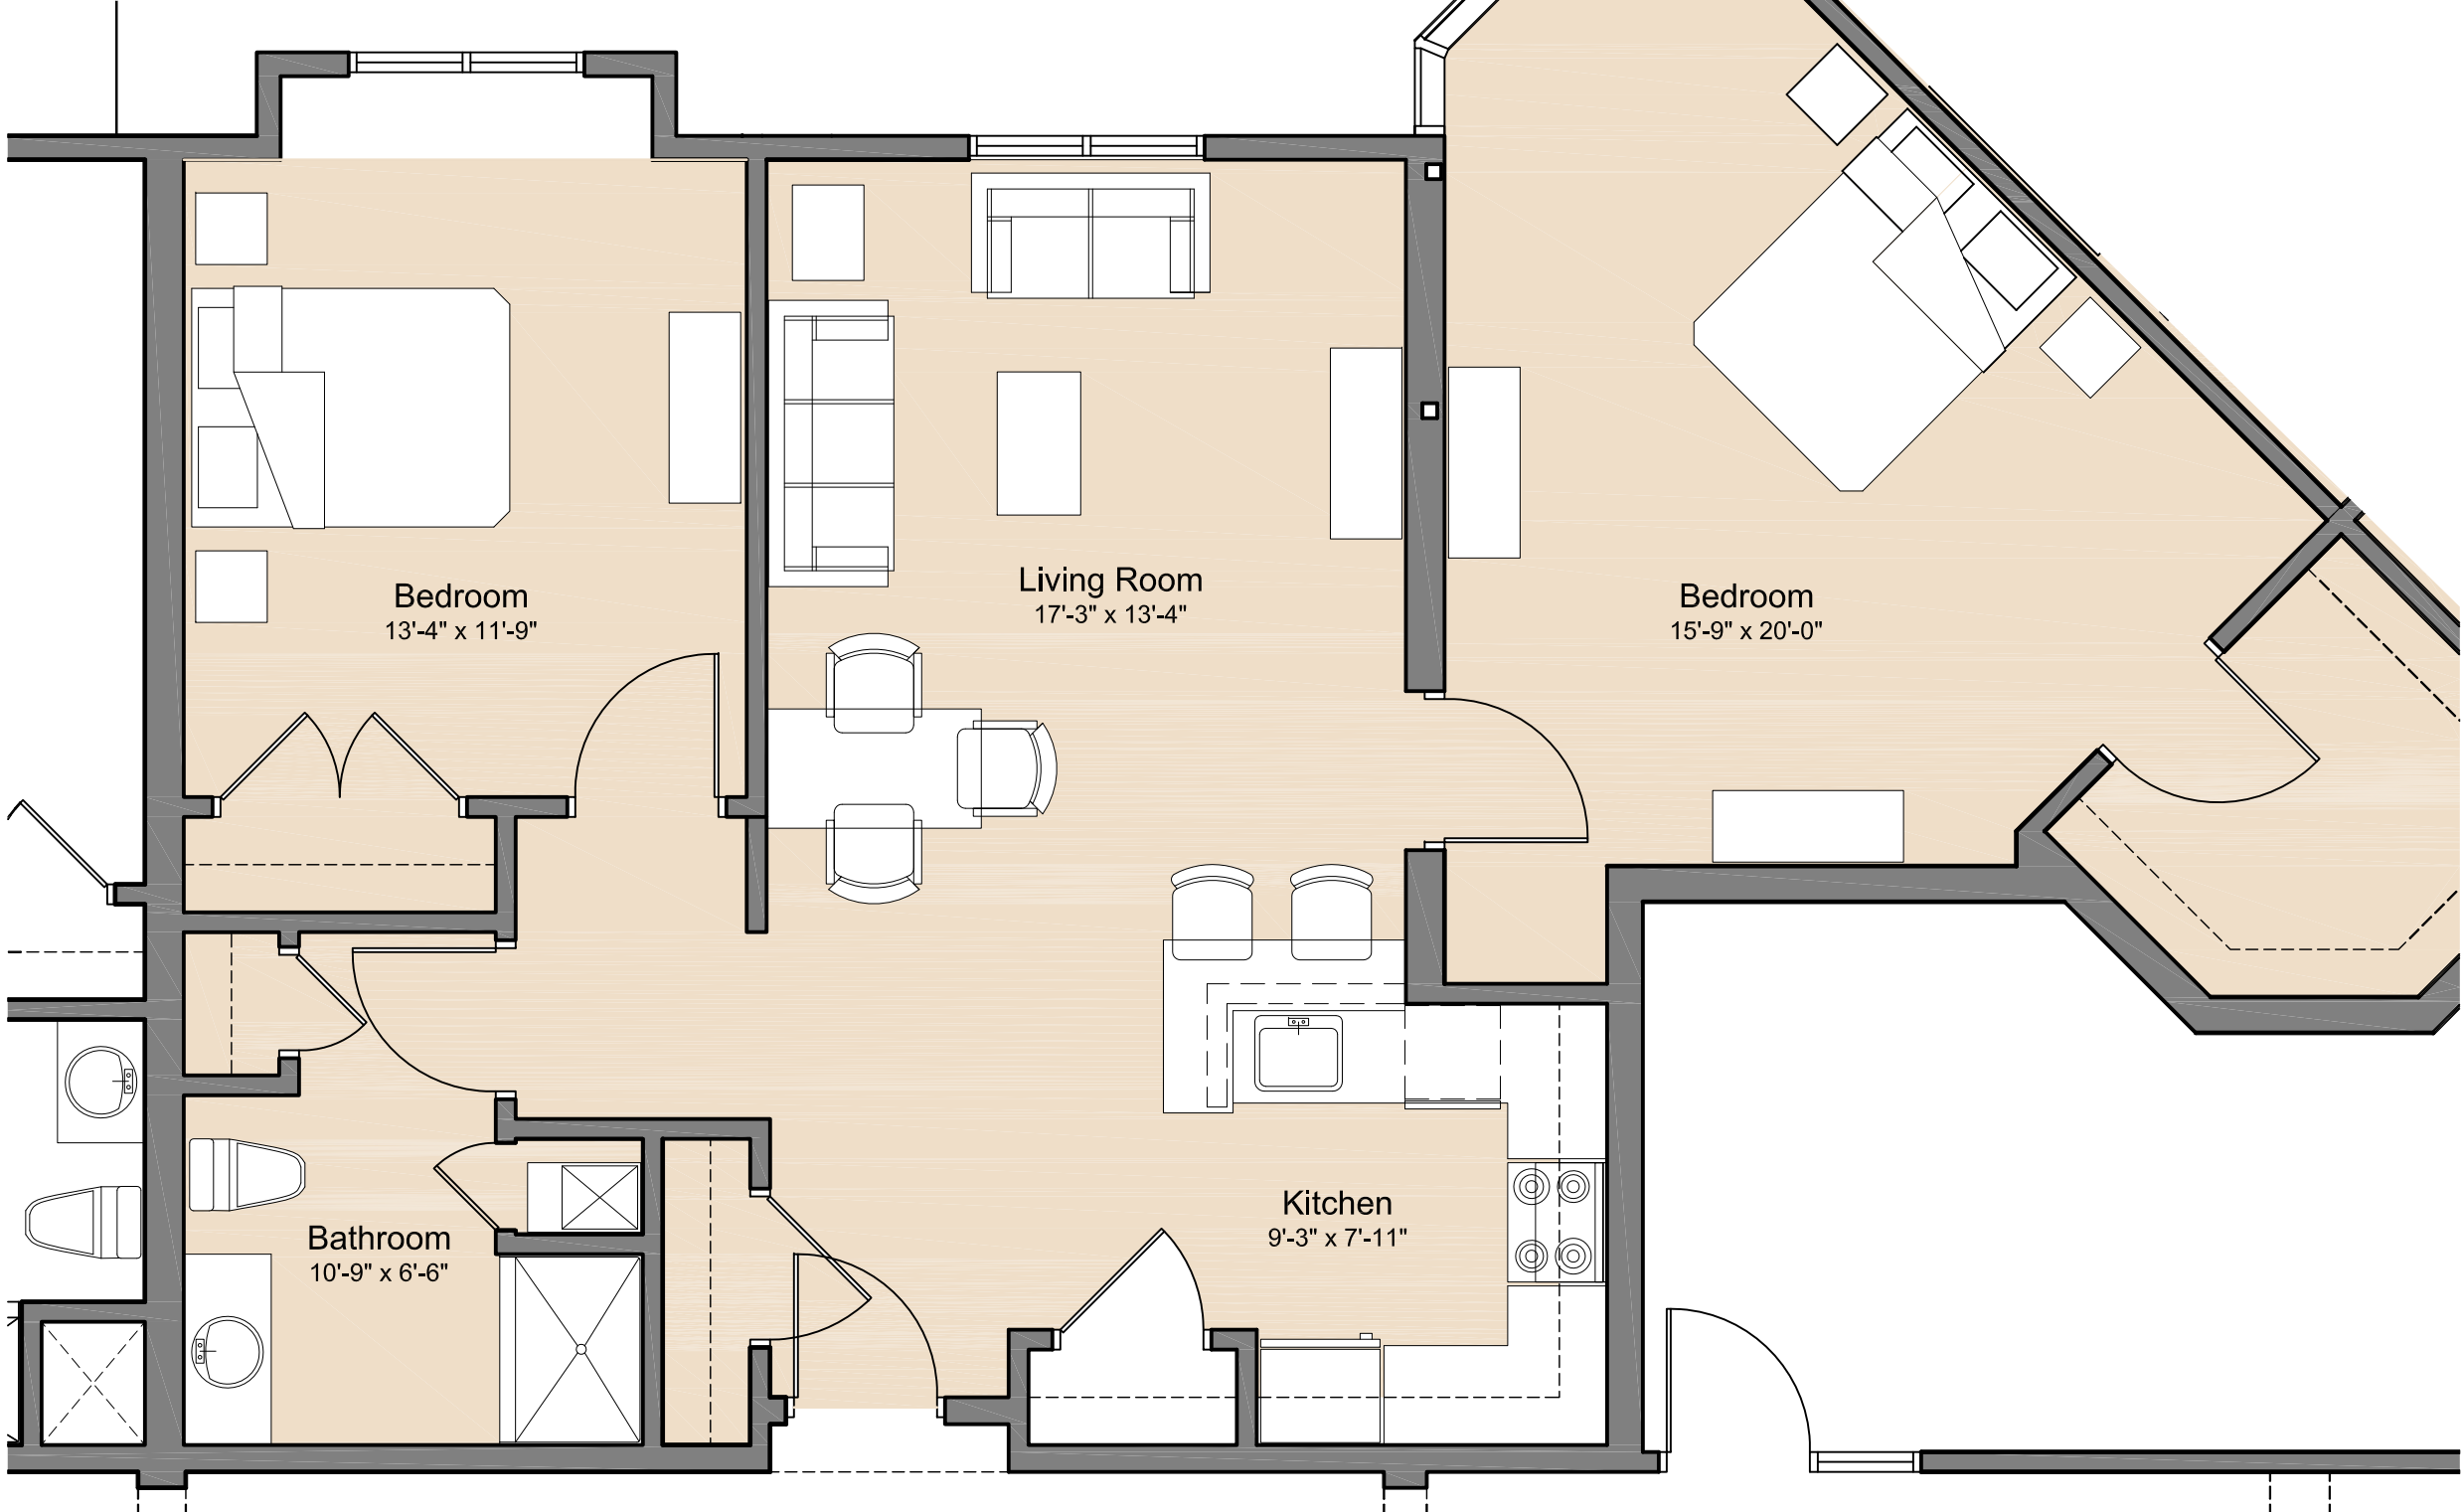

Bowers Brook Apartments

Harvard, MA

1,091 Square Feet