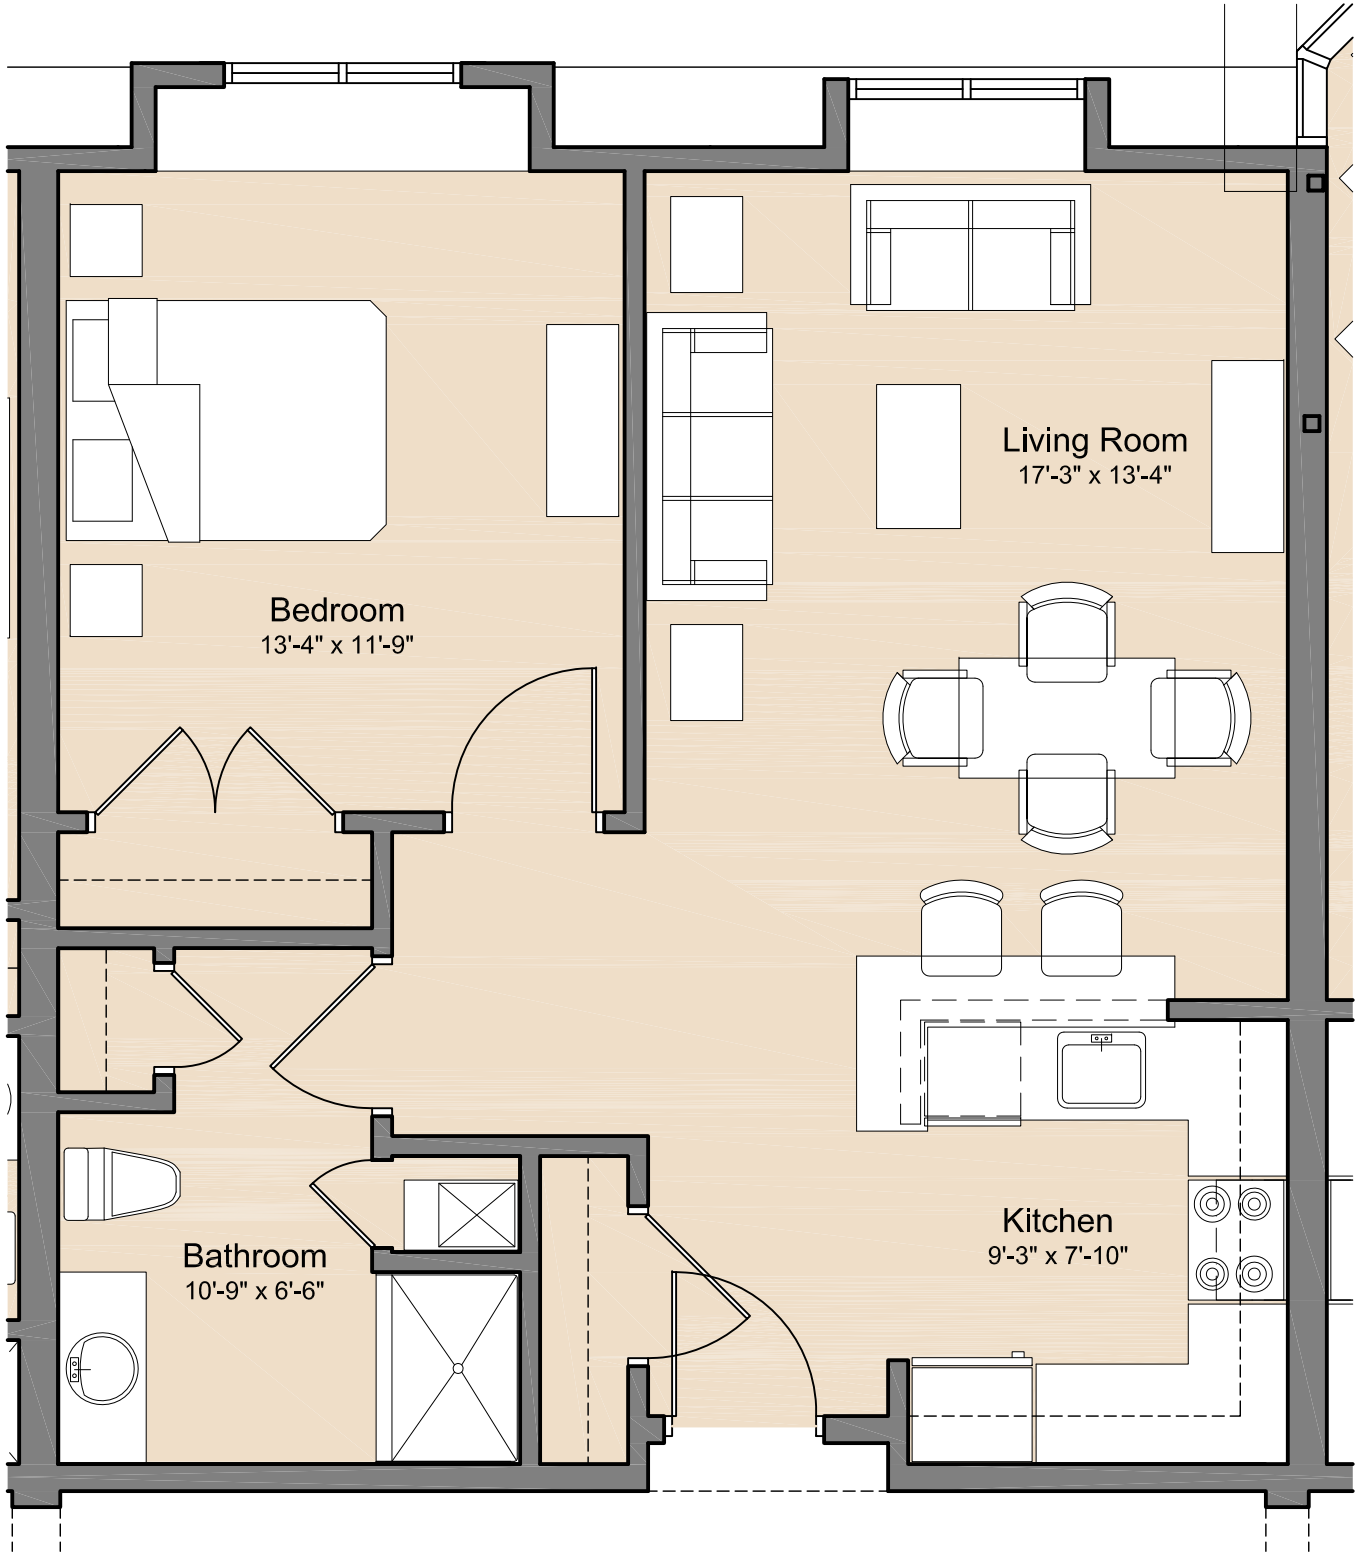

# Bowers Brook Apartments

Harvard, MA

675 Square Feet

# Bowers Brook Apartments

Harvard, MA

723 Square Feet

# Bowers Brook Apartments

Harvard, MA

705 Square Feet

# Bowers Brook Apartments

Harvard, MA

958 Square Feet