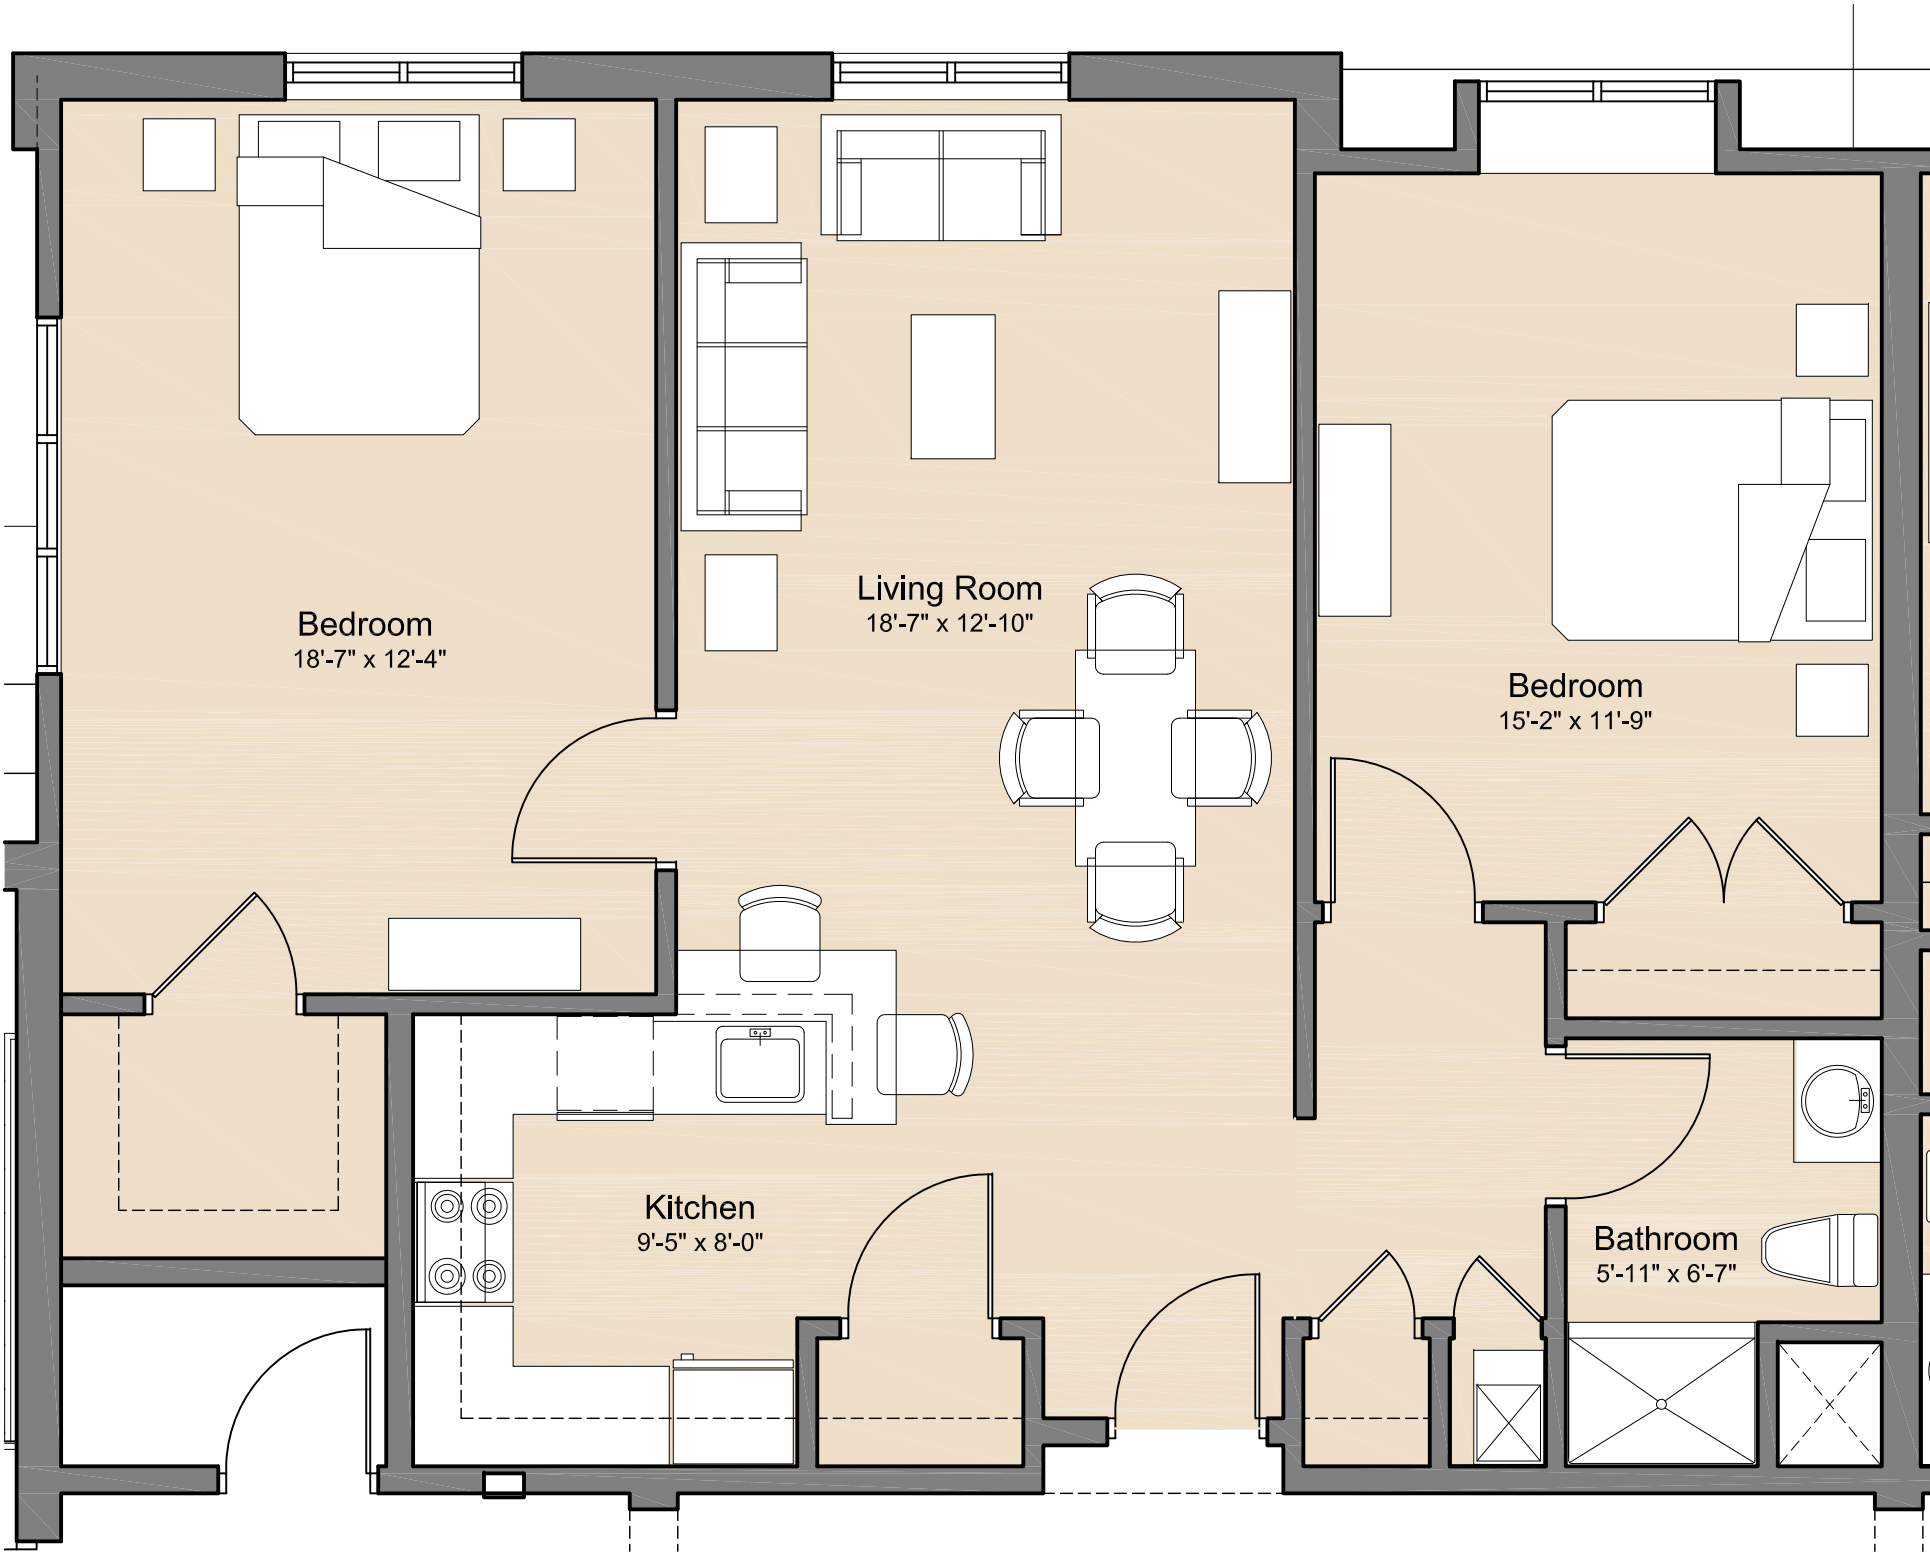

# Bowers Brook Apartments

Harvard, MA

1,023 Square Feet

# Bowers Brook Apartments

Harvard, MA

1,031 Square Feet