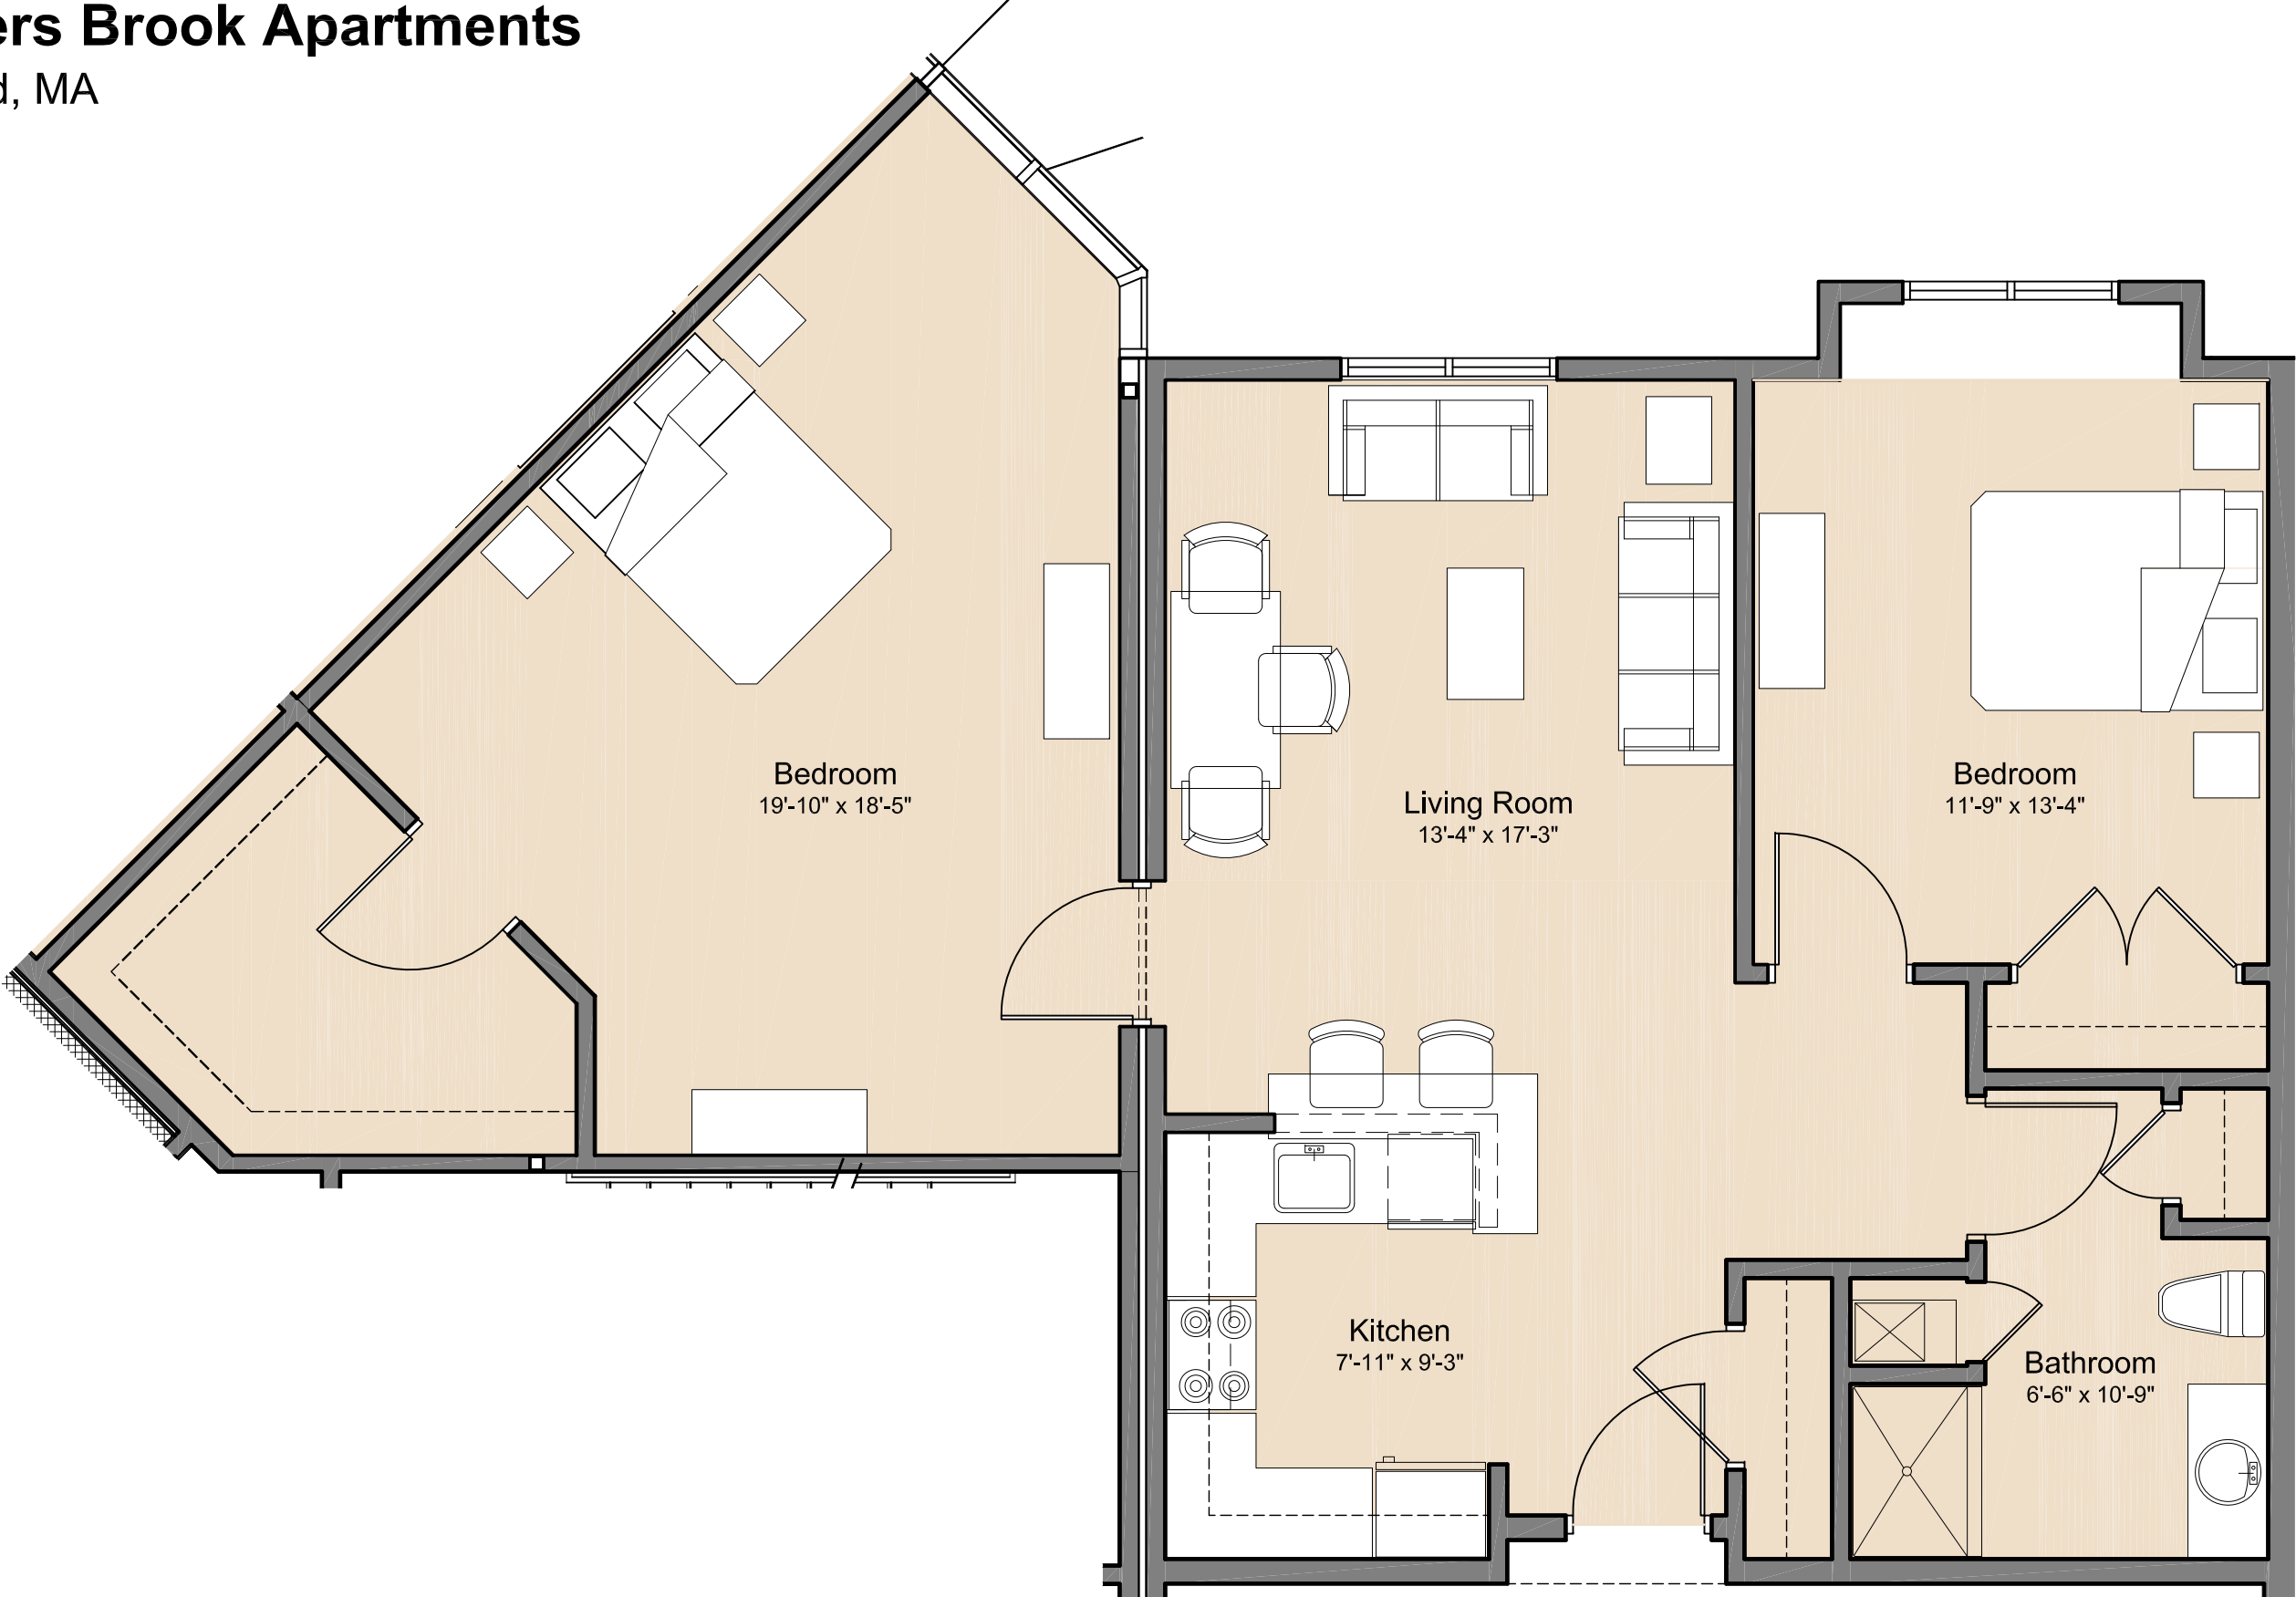

Bowers Brook Apartments

Harvard, MA

1,078 Square Feet