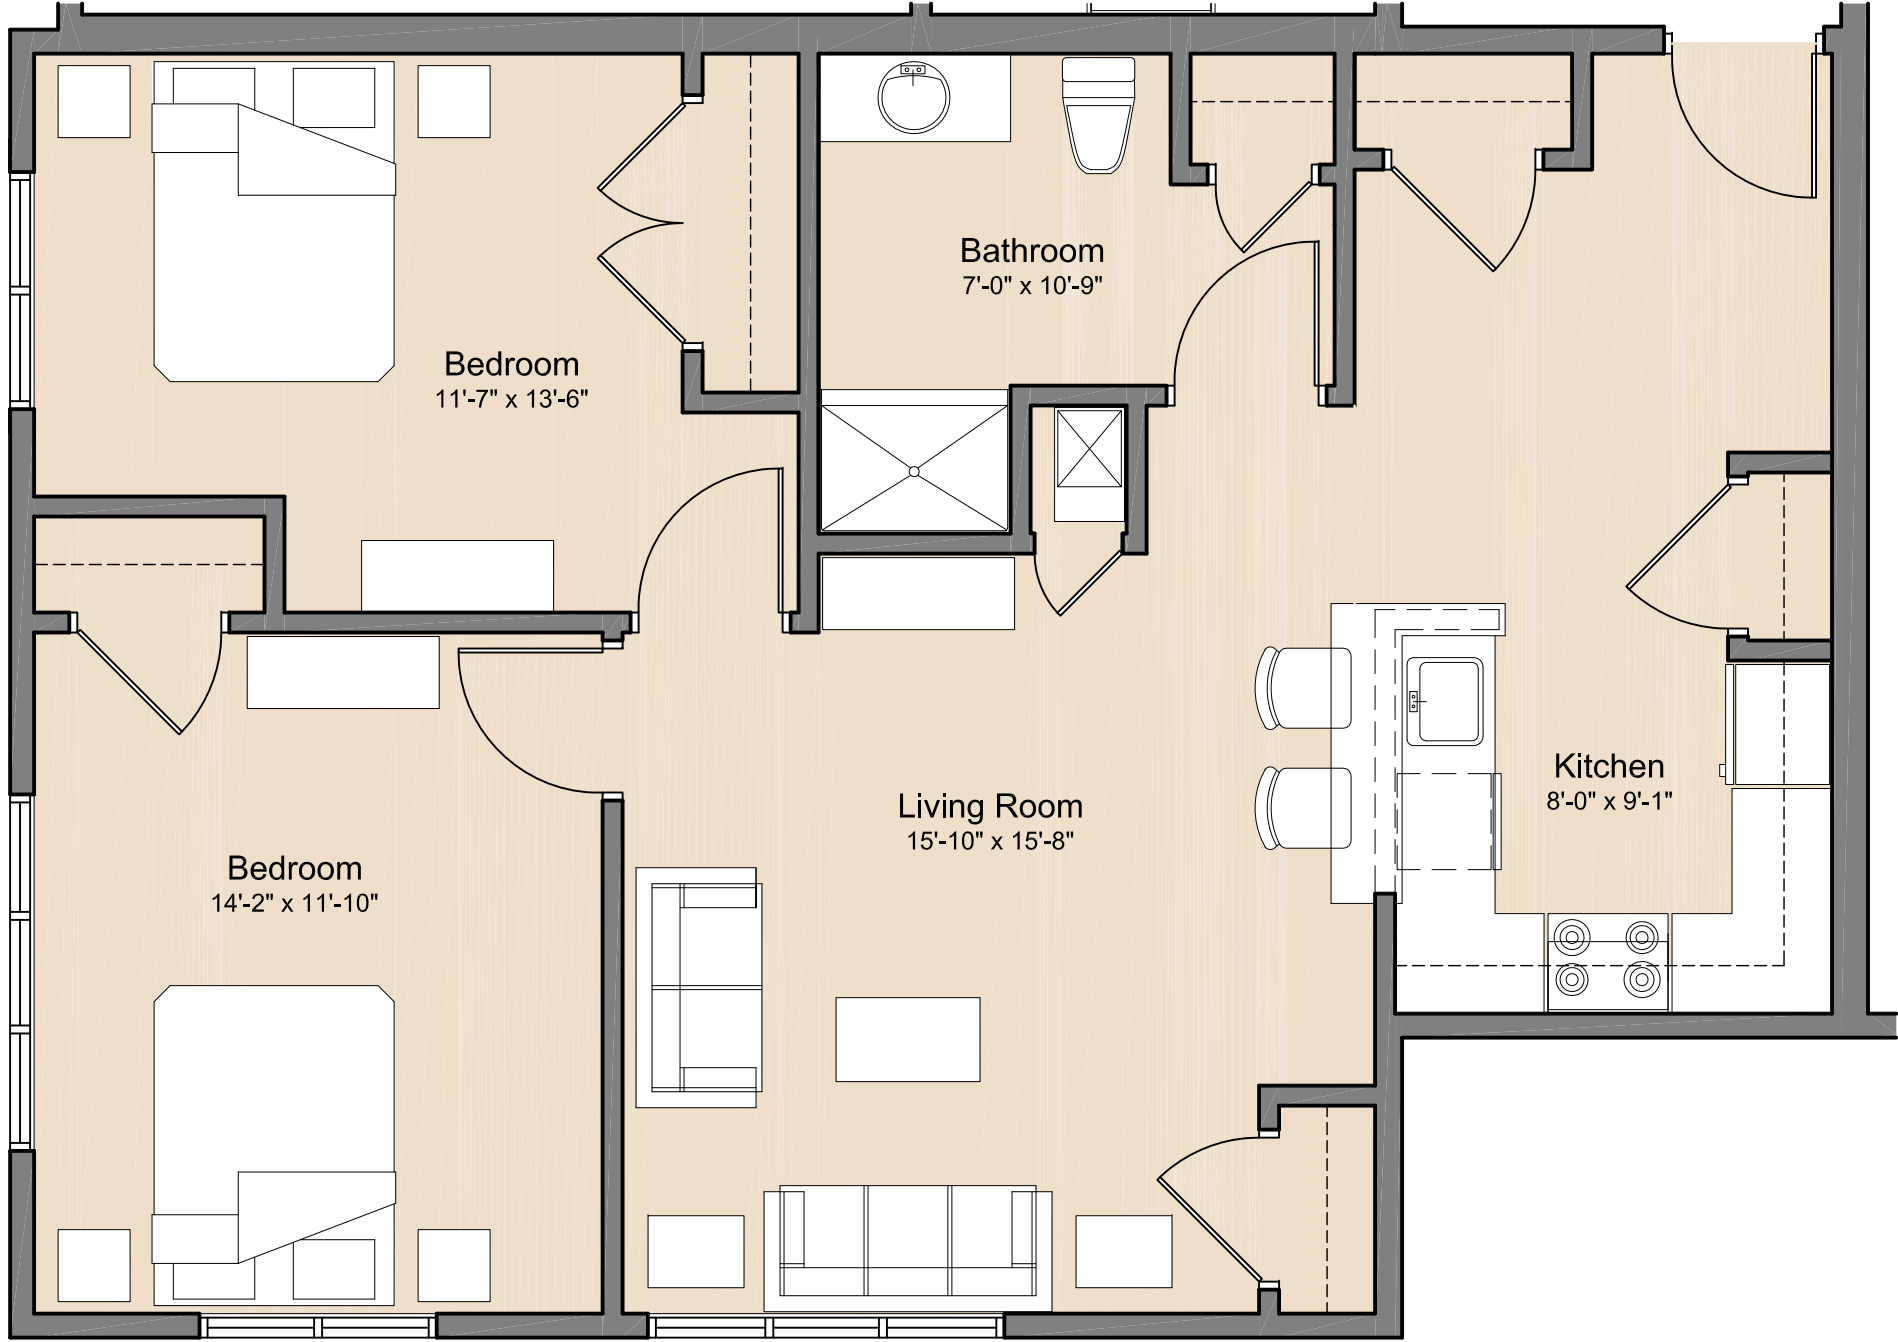

Bowers Brook Apartments

Harvard, MA

924 Square Feet