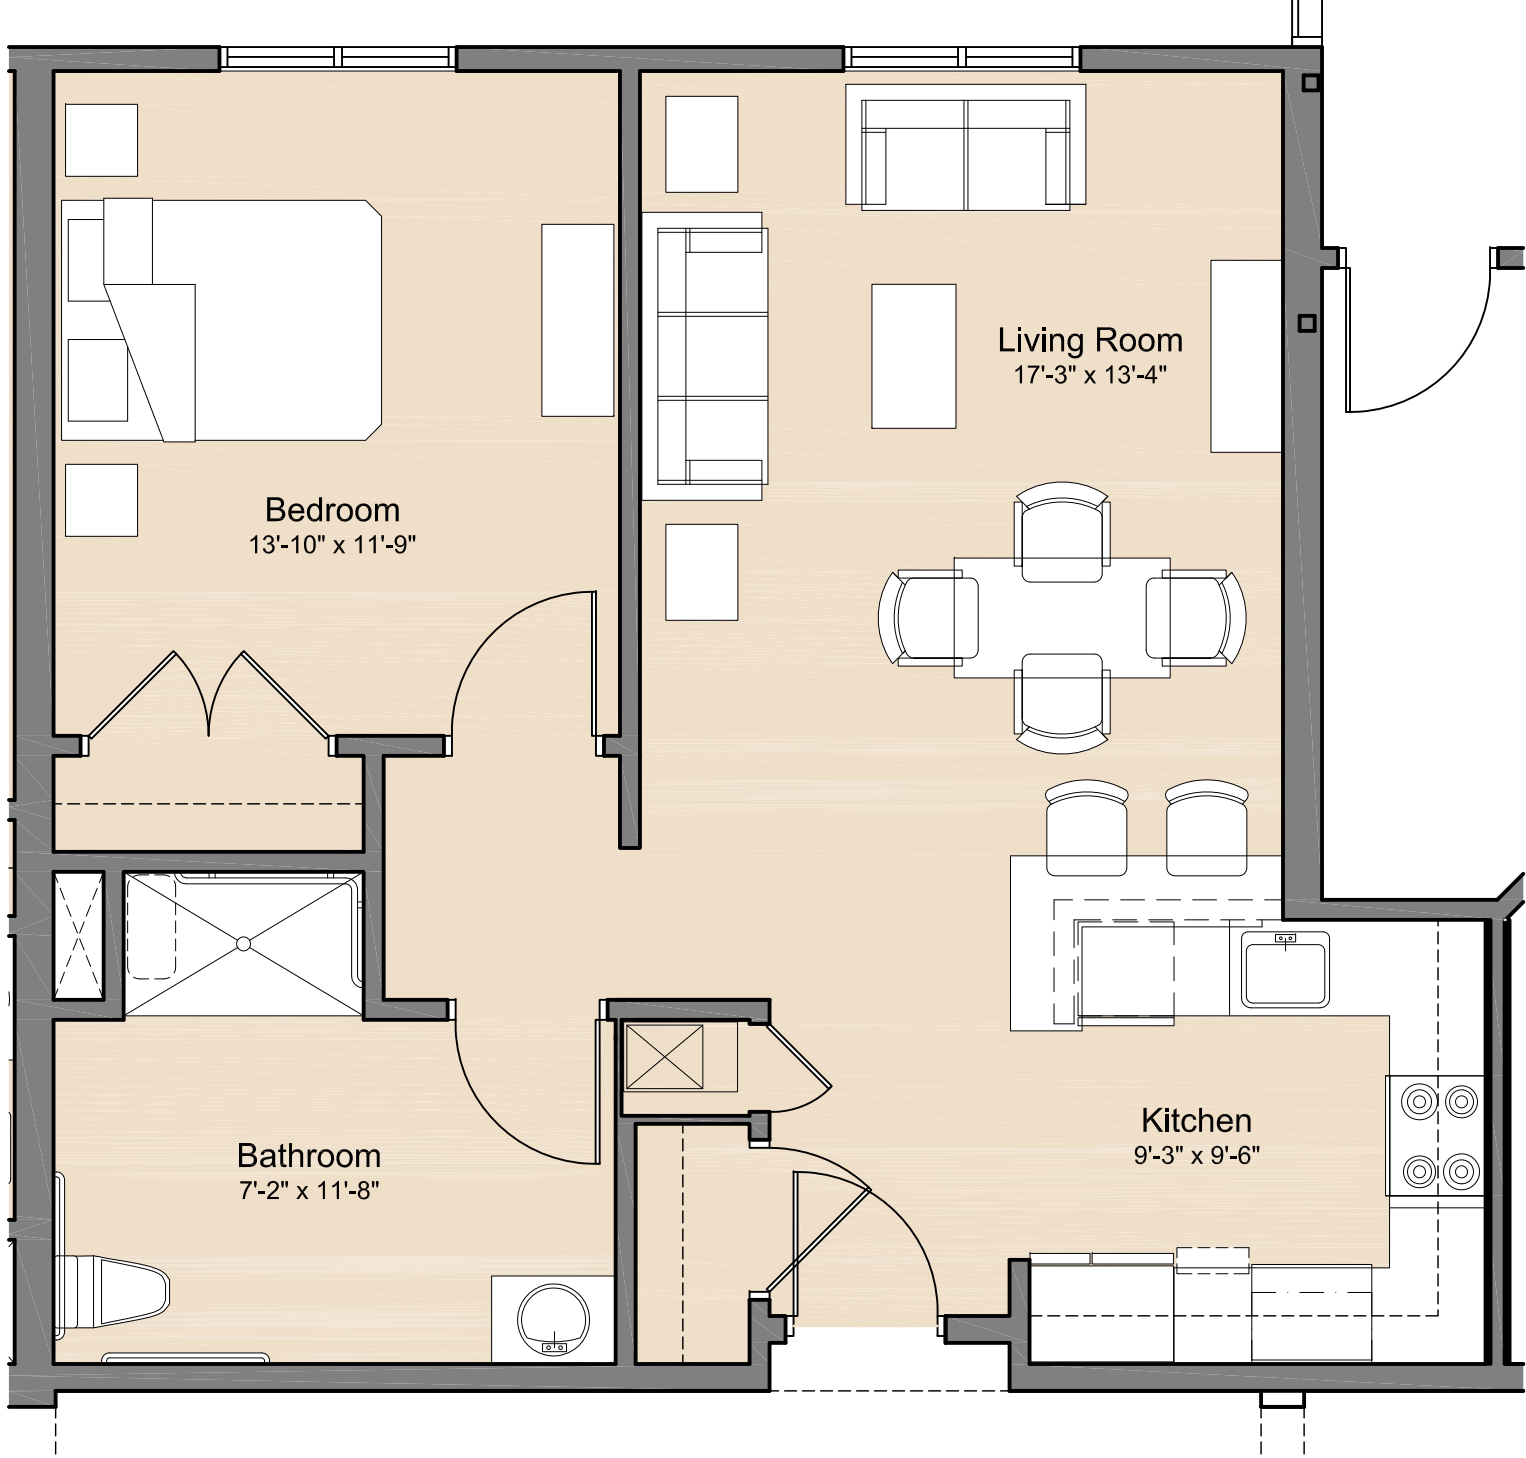

# Bowers Brook Apartments

Harvard, MA

675 Square Feet

# Bowers Brook Apartments

Harvard, MA

723 Square Feet

# Bowers Brook Apartments

Harvard, MA

705 Square Feet