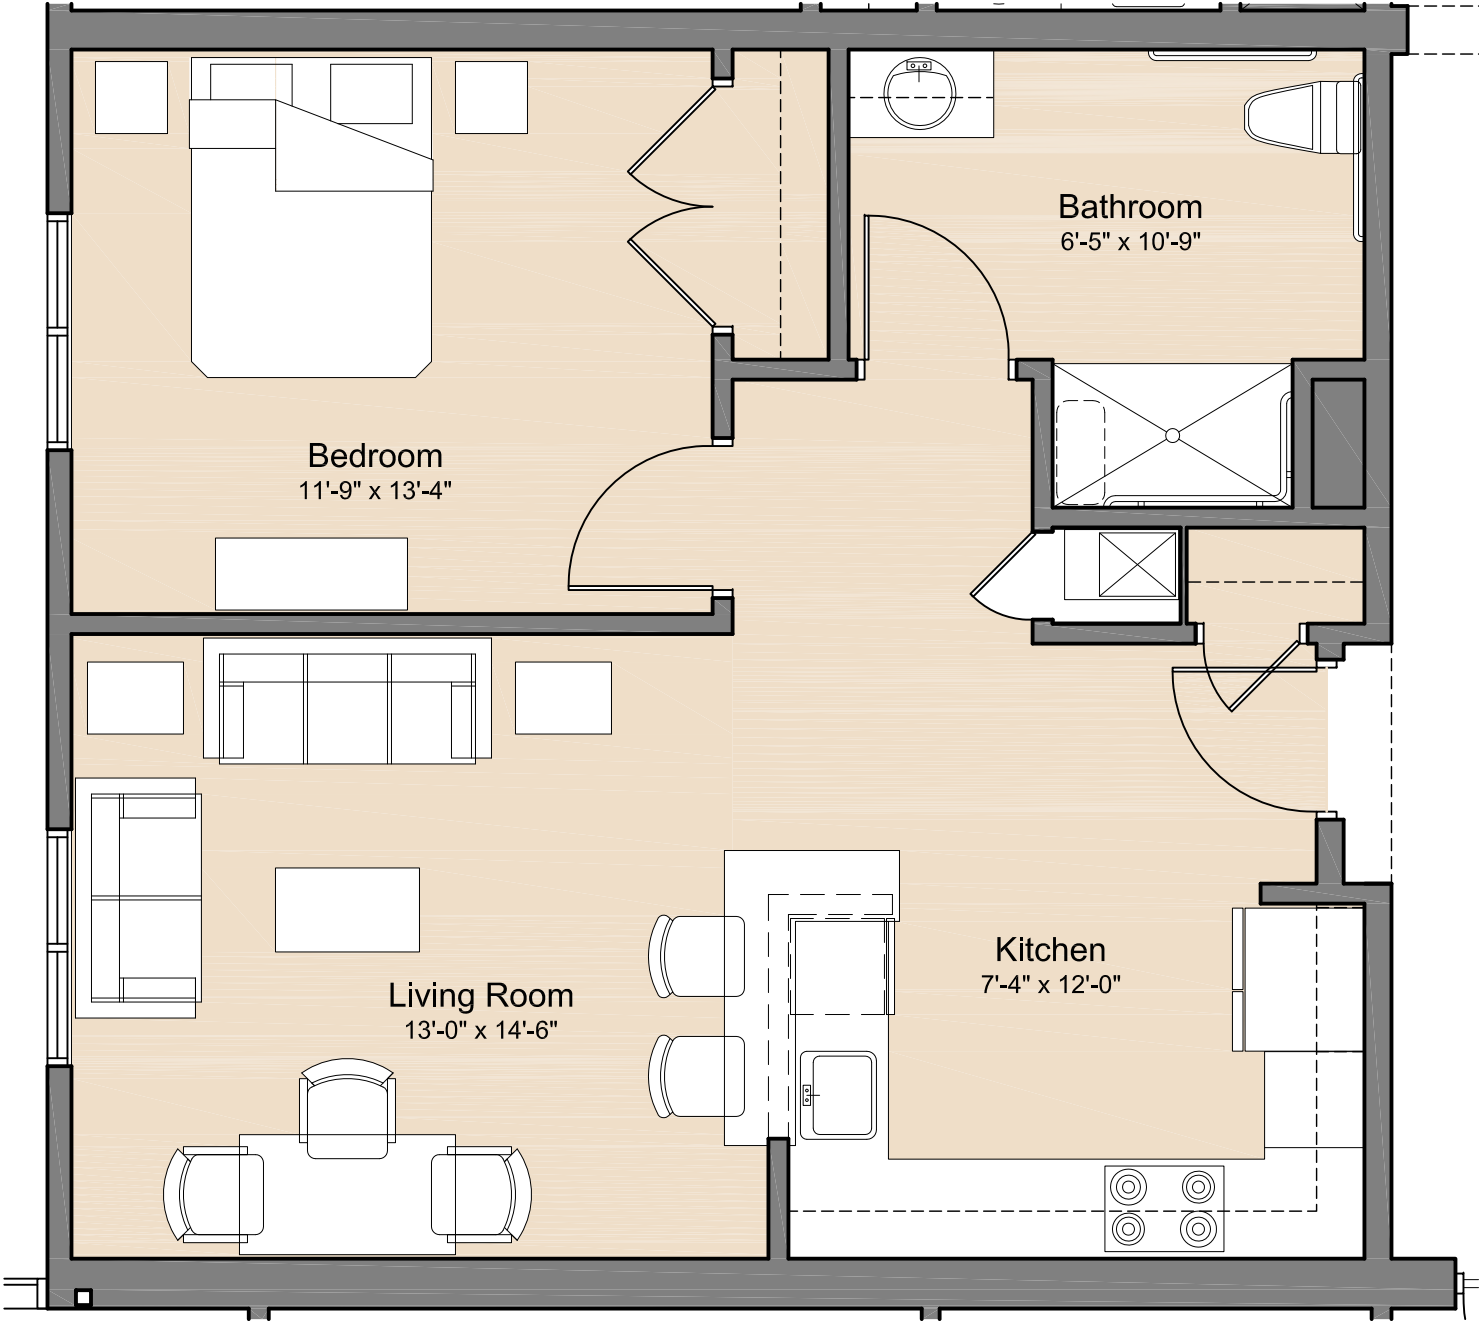

# Bowers Brook Apartments

Harvard, MA

675 Square Feet

# Bowers Brook Apartments

Harvard, MA

723 Square Feet

# Bowers Brook Apartments

Harvard, MA

705 Square Feet