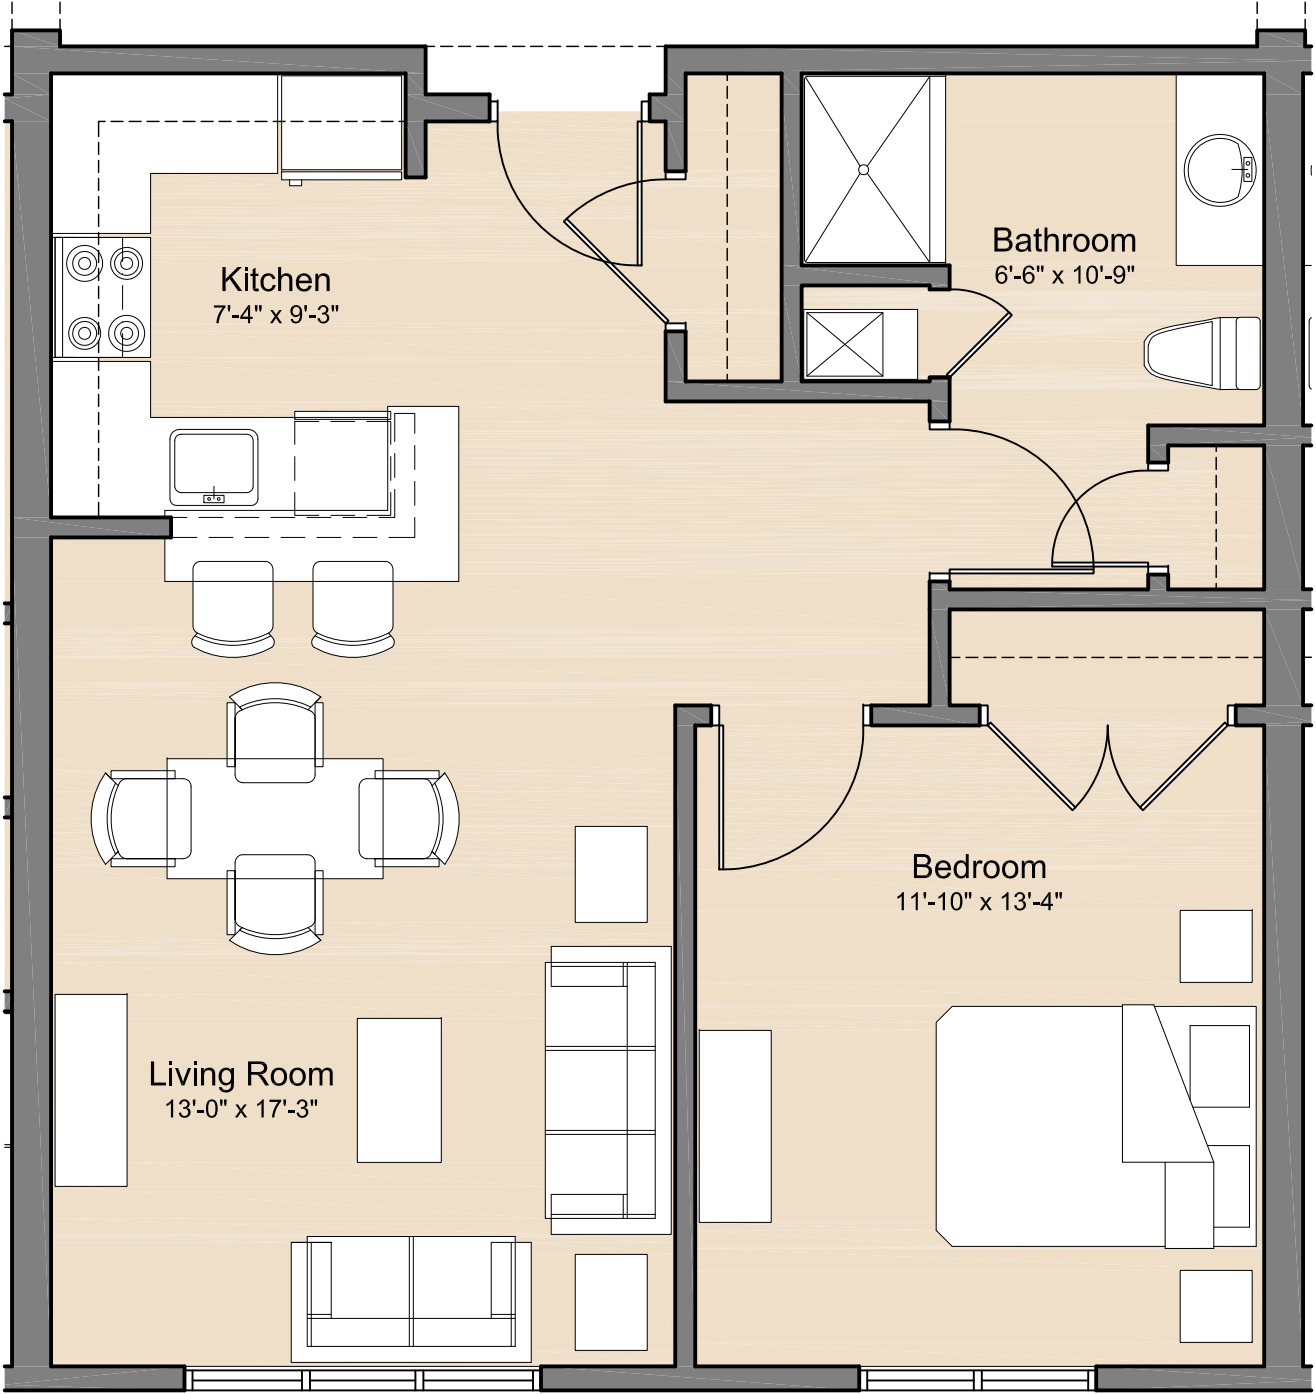

# Bowers Brook Apartments

Harvard, MA

675 Square Feet

# Bowers Brook Apartments

Harvard, MA

723 Square Feet