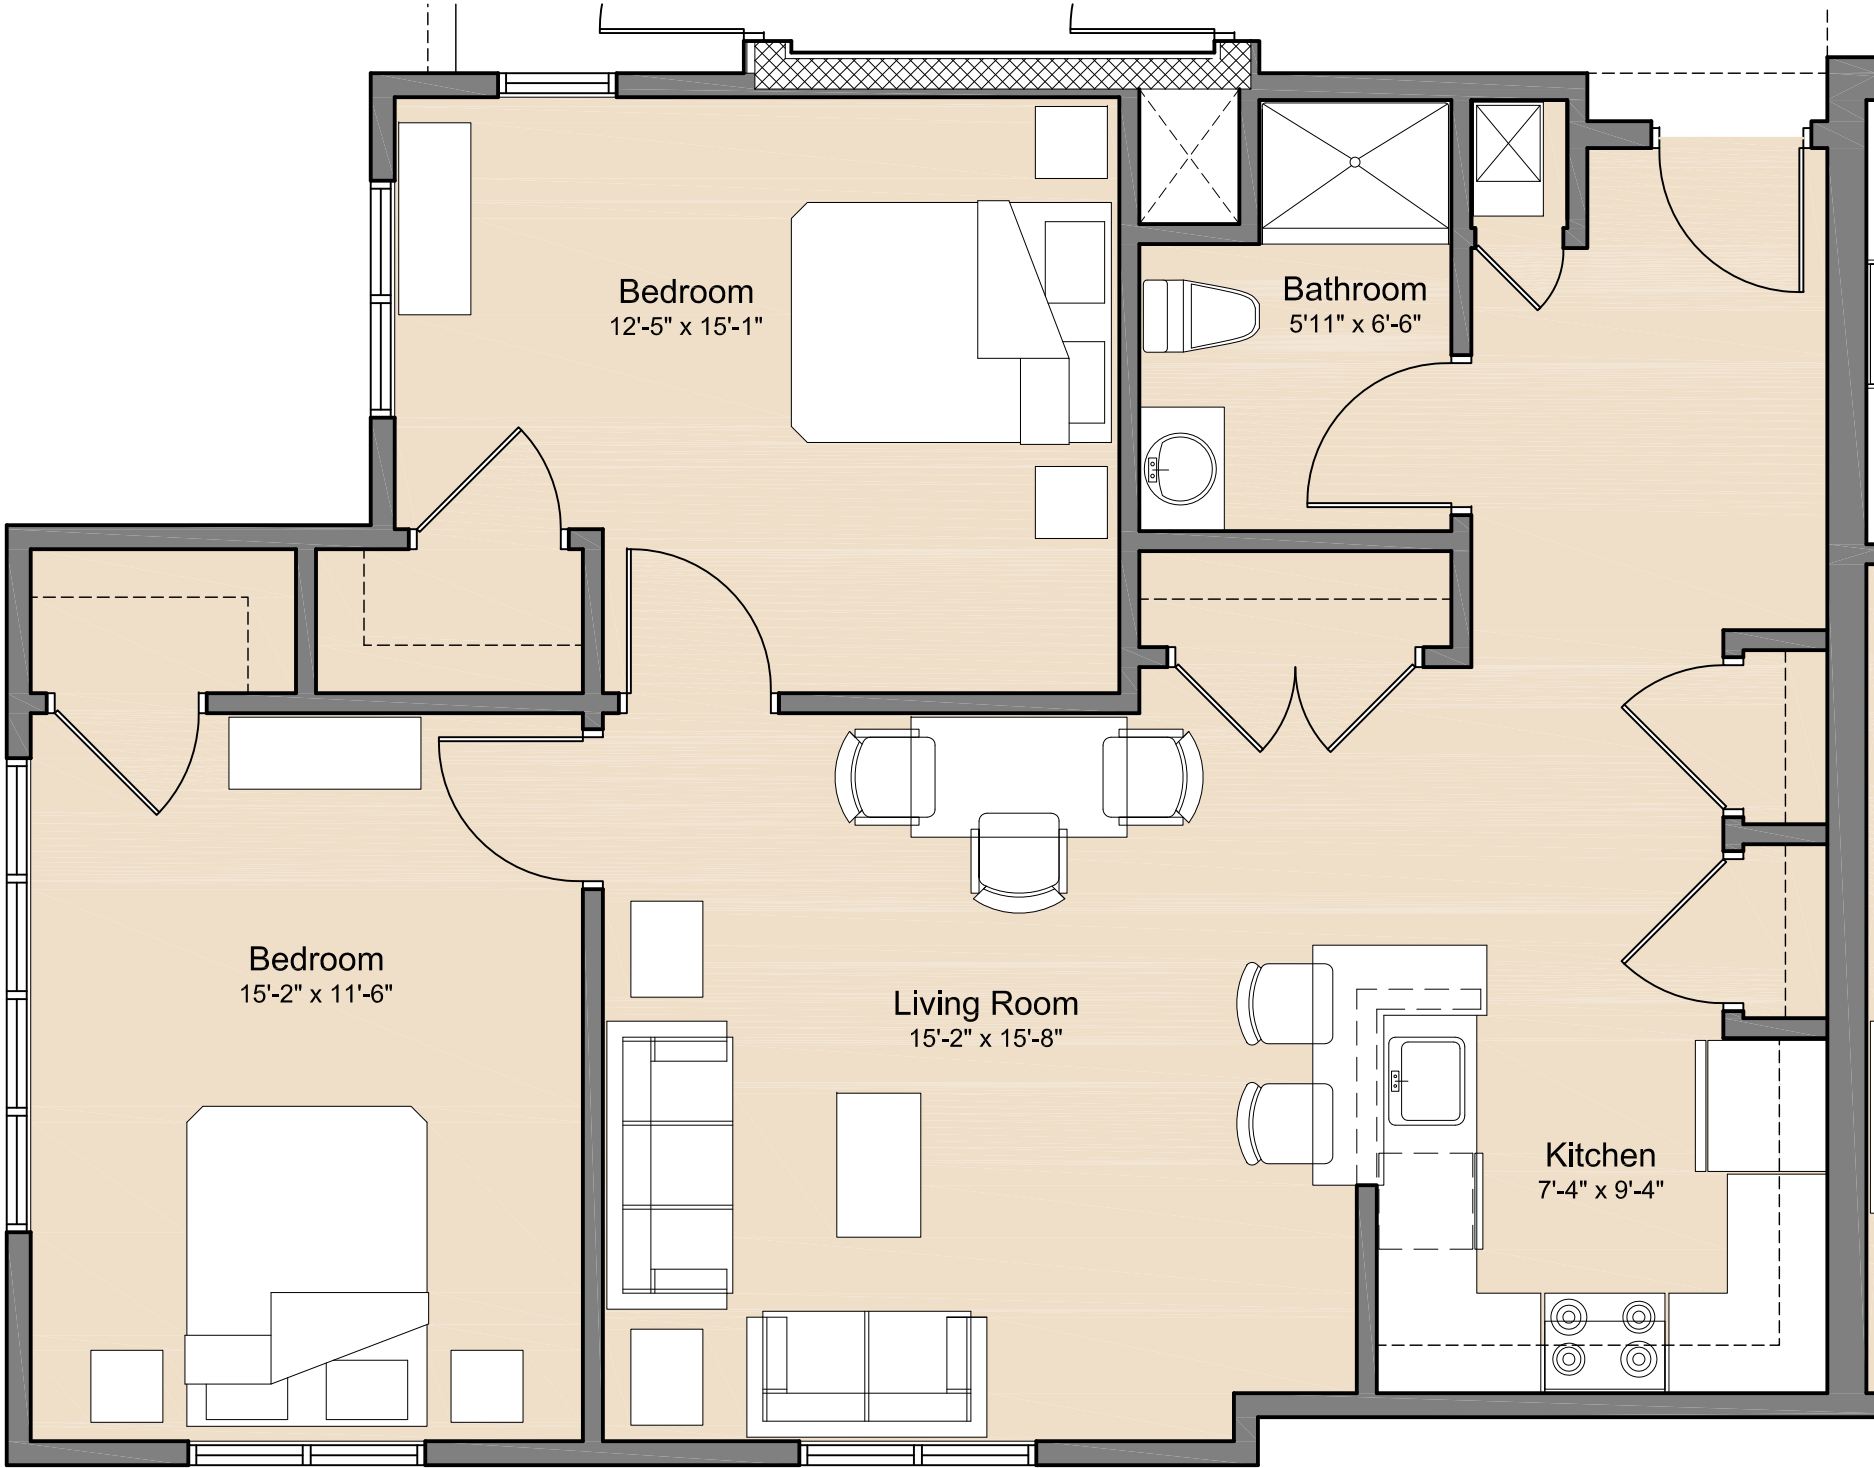

# Bowers Brook Apartments

Harvard, MA

723 Square Feet

# Bowers Brook Apartments

Harvard, MA

705 Square Feet

# Bowers Brook Apartments

Harvard, MA

958 Square Feet

# Bowers Brook Apartments

Harvard, MA

956 Square Feet