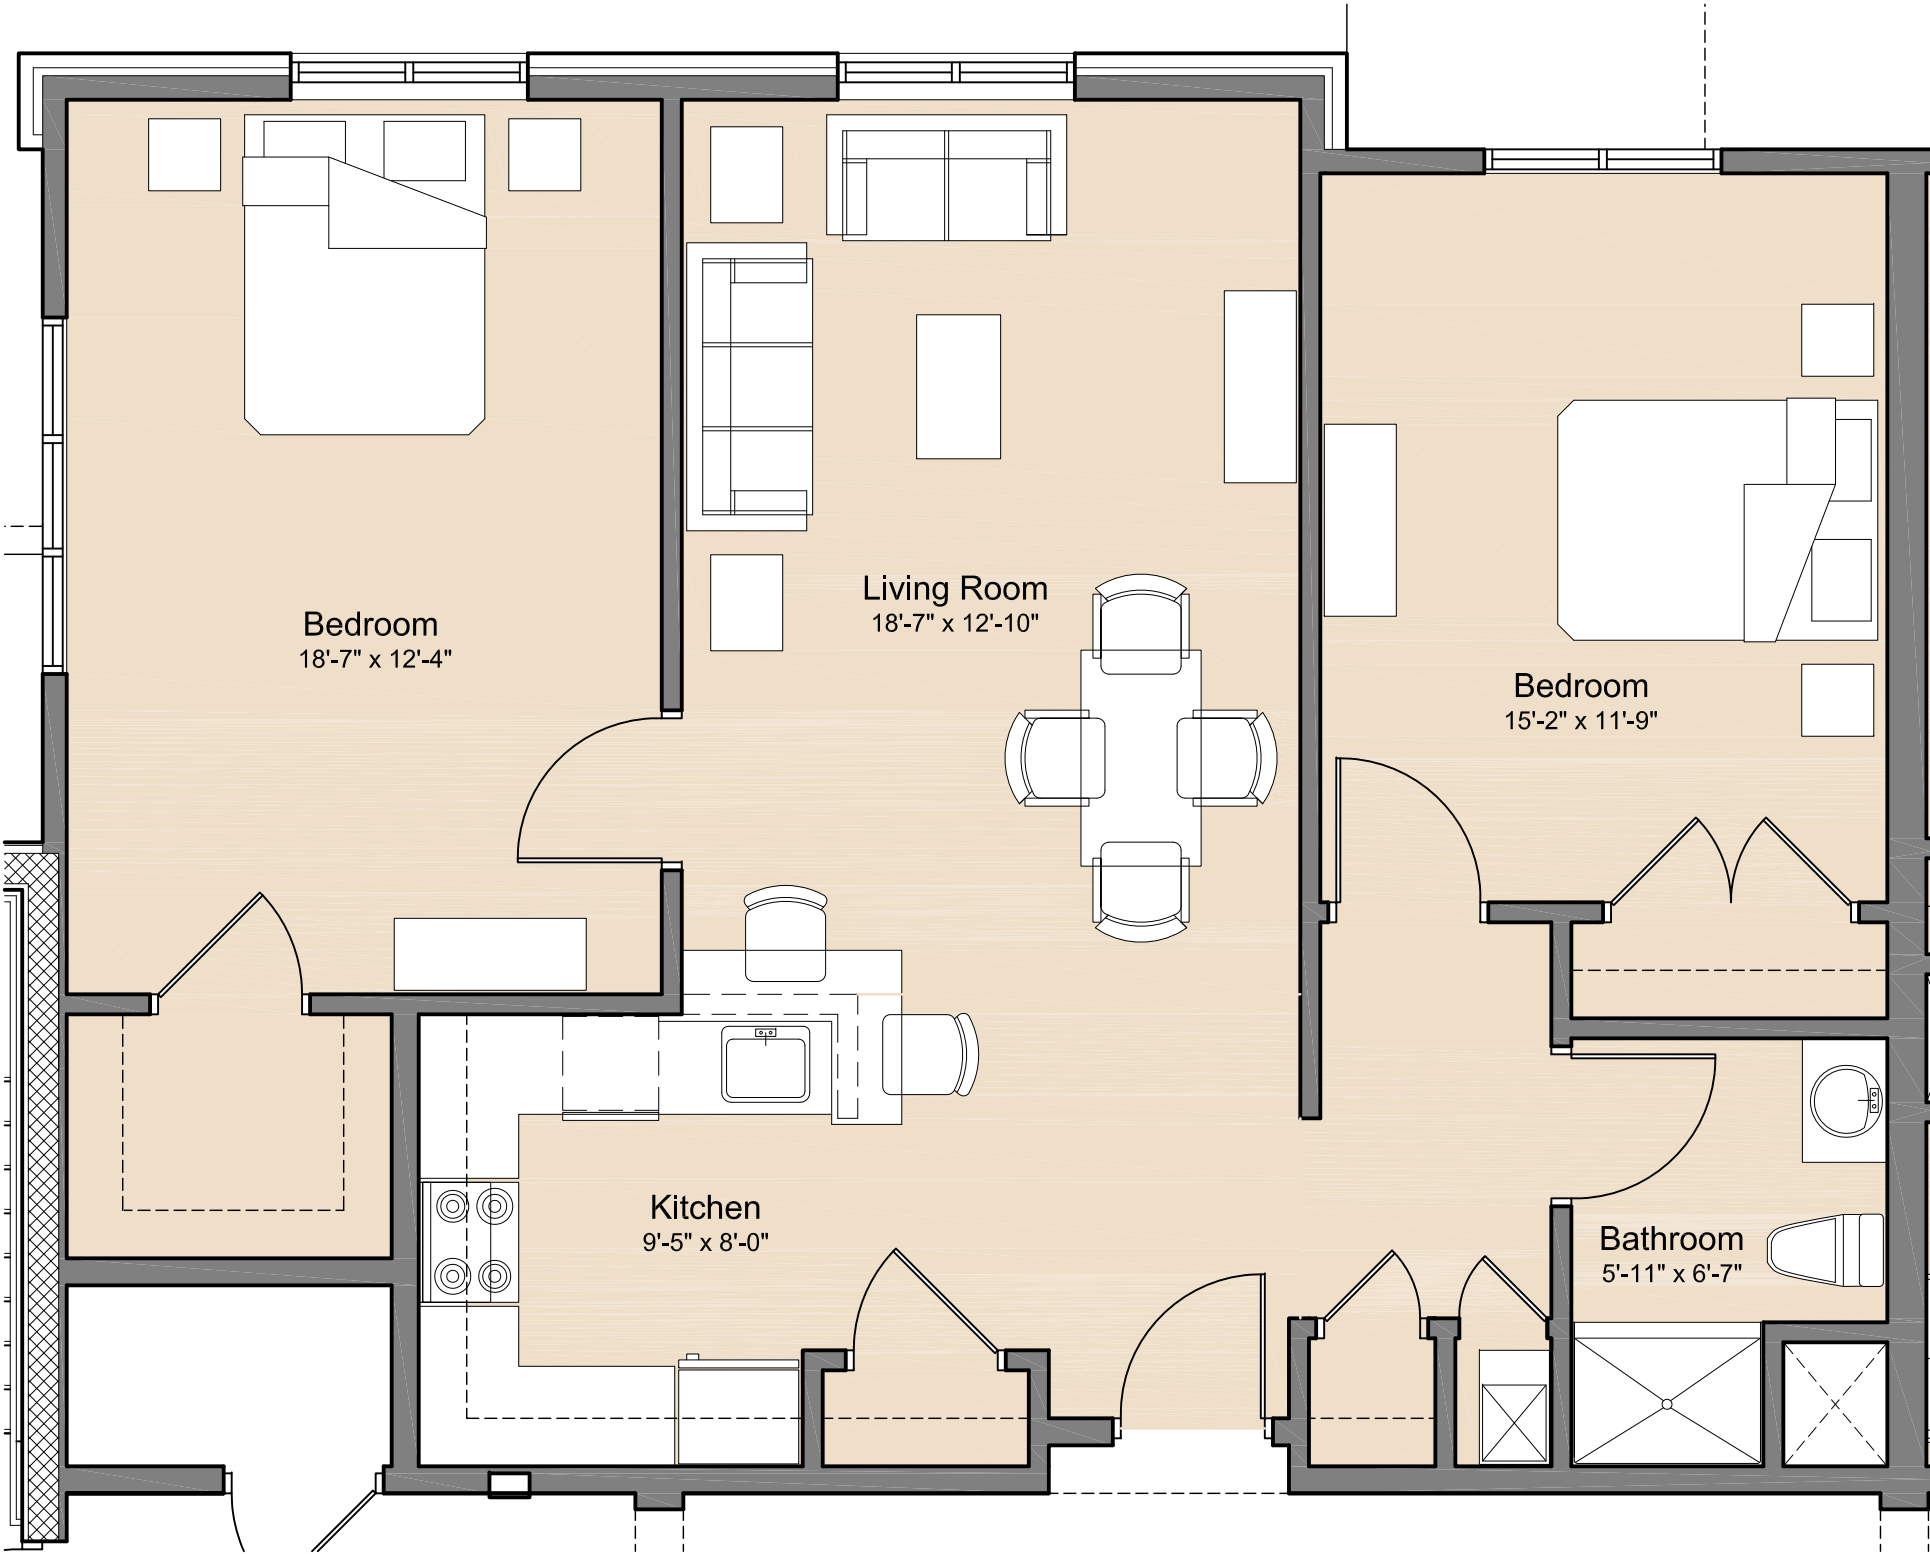

# Bowers Brook Apartments

Harvard, MA

999 Square Feet

# Bowers Brook Apartments

Harvard, MA

1,023 Square Feet