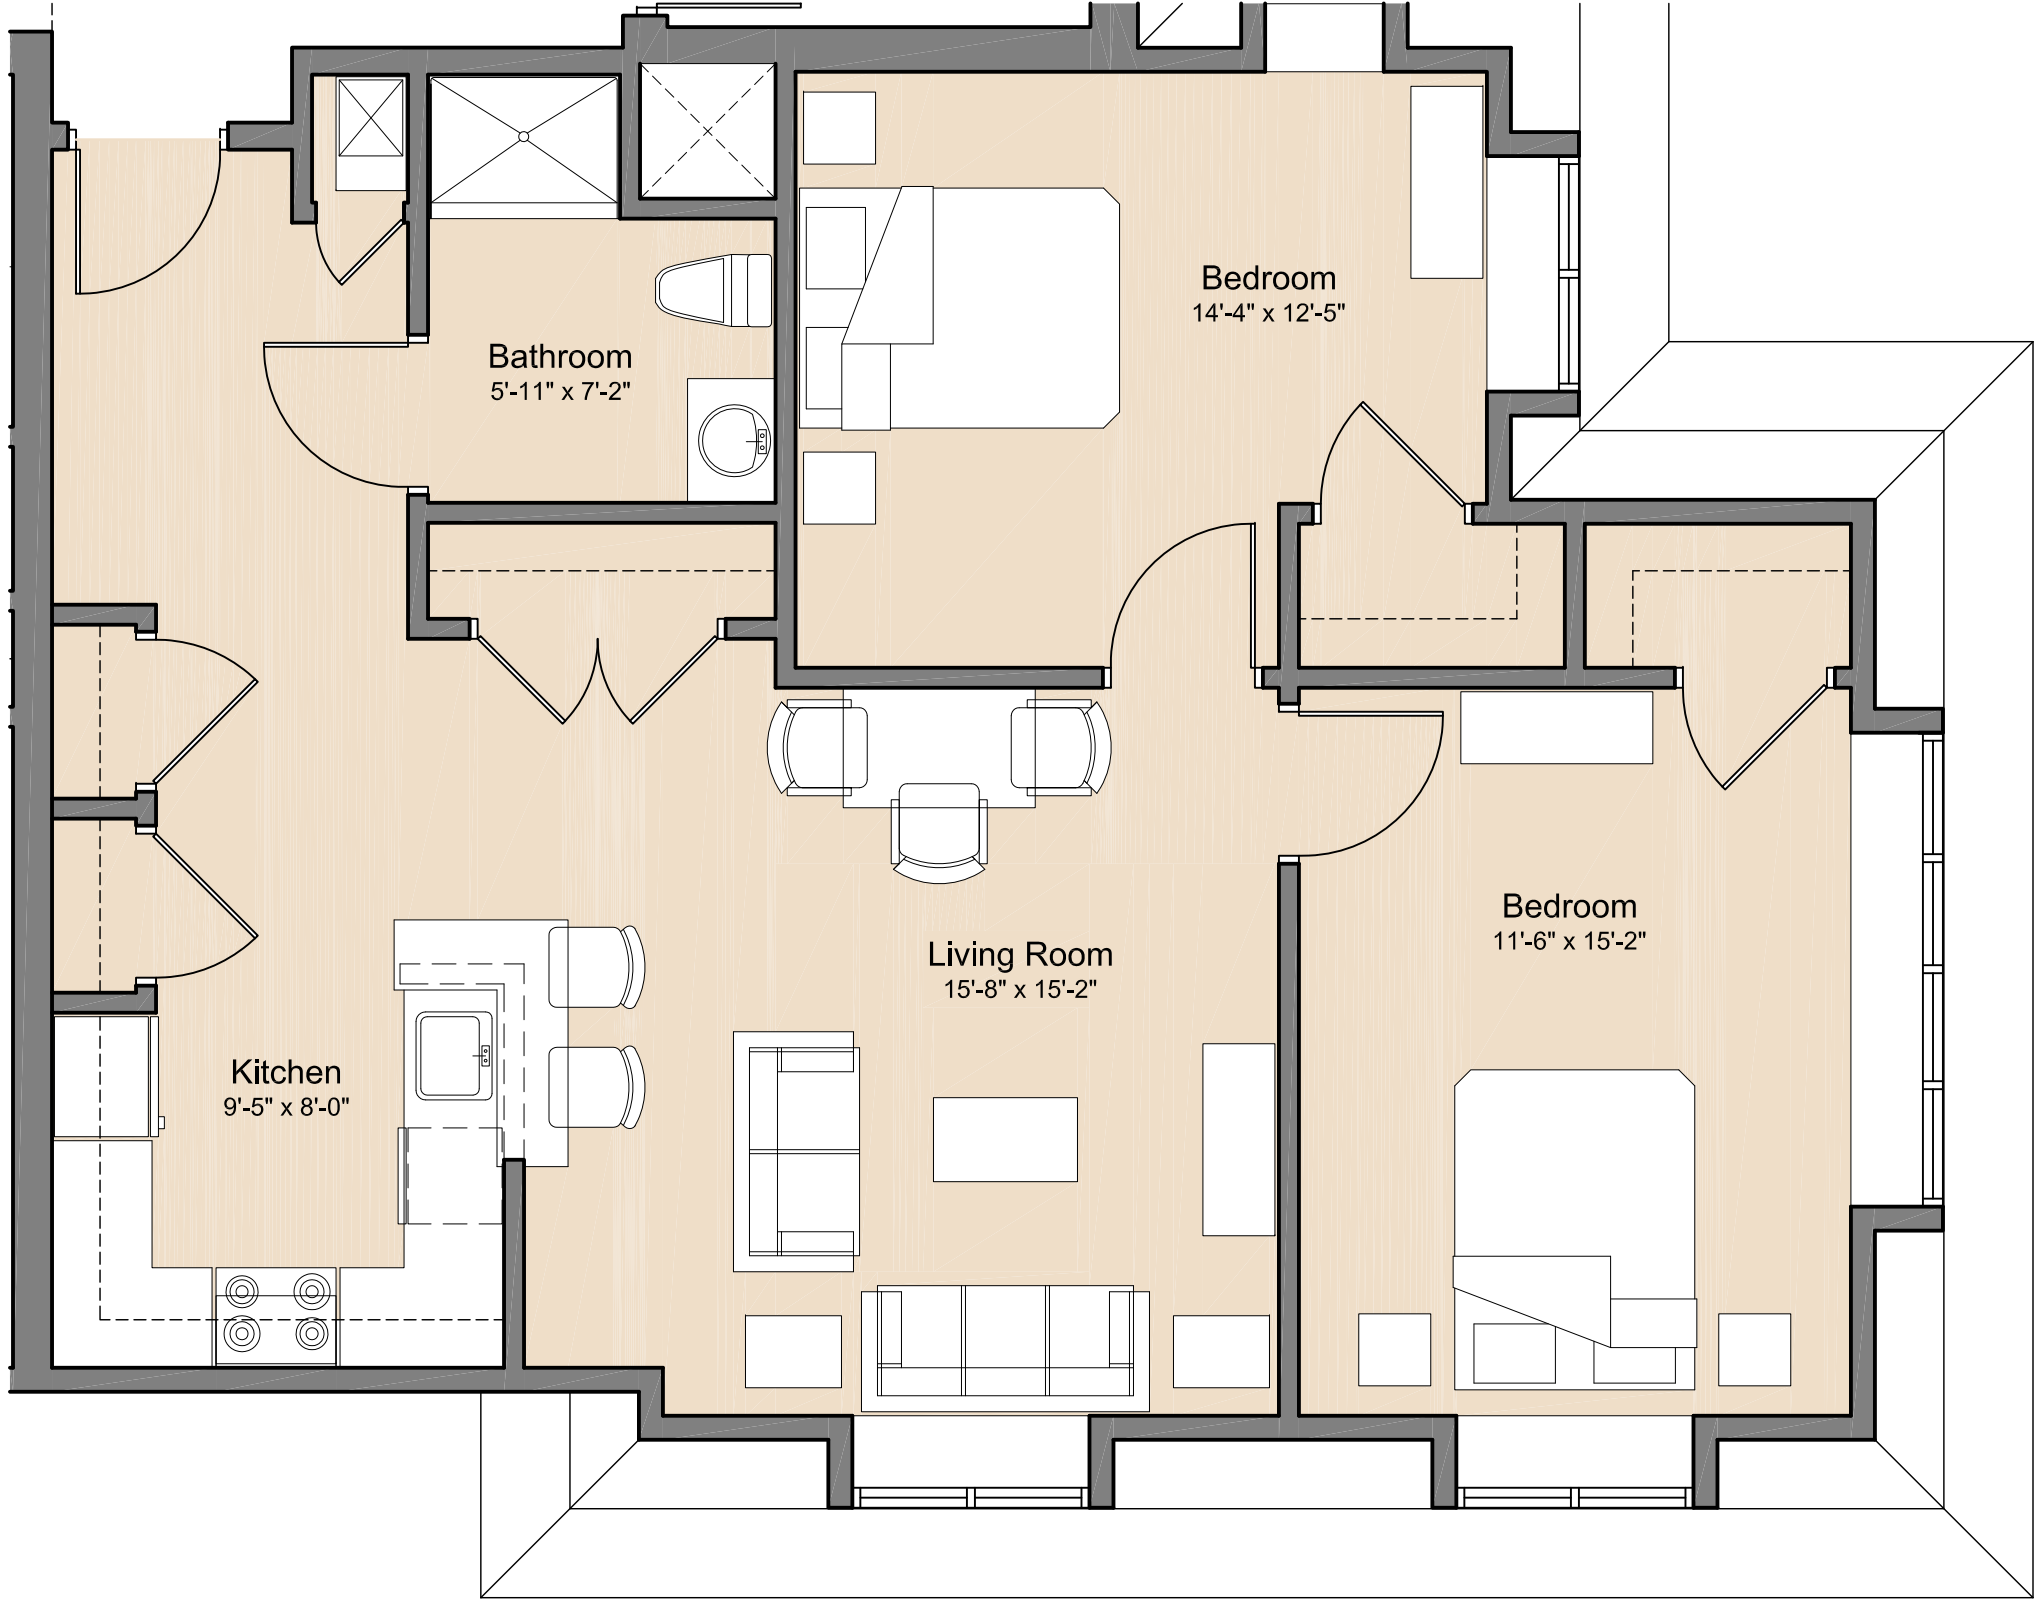

# Bowers Brook Apartments

Harvard, MA

956 Square Feet

# Bowers Brook Apartments

Harvard, MA

999 Square Feet