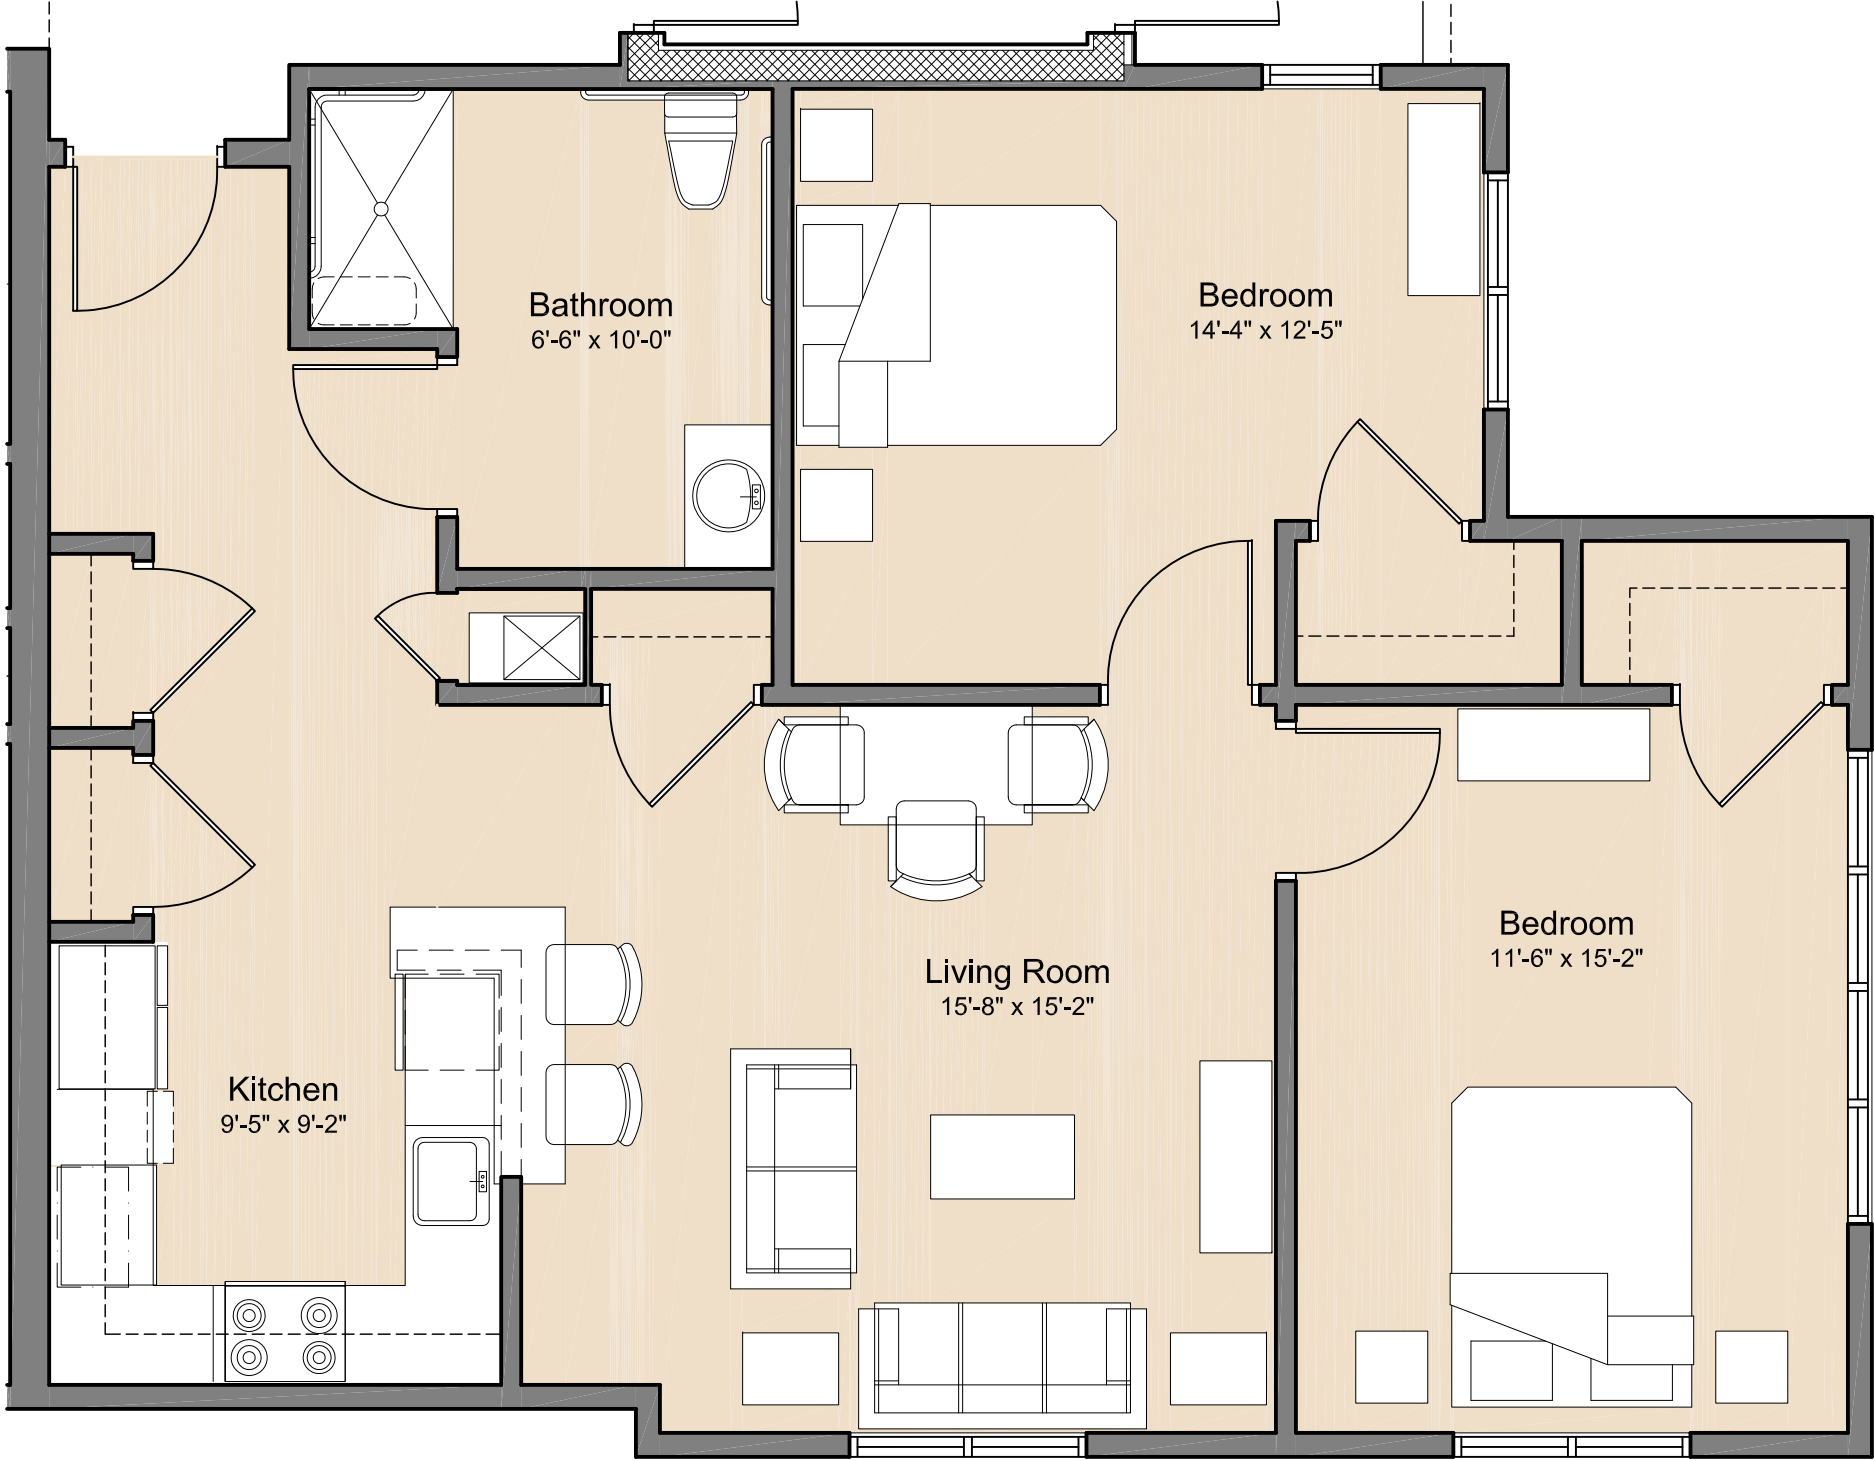

# Bowers Brook Apartments

Harvard, MA

958 Square Feet

# Bowers Brook Apartments

Harvard, MA

956 Square Feet